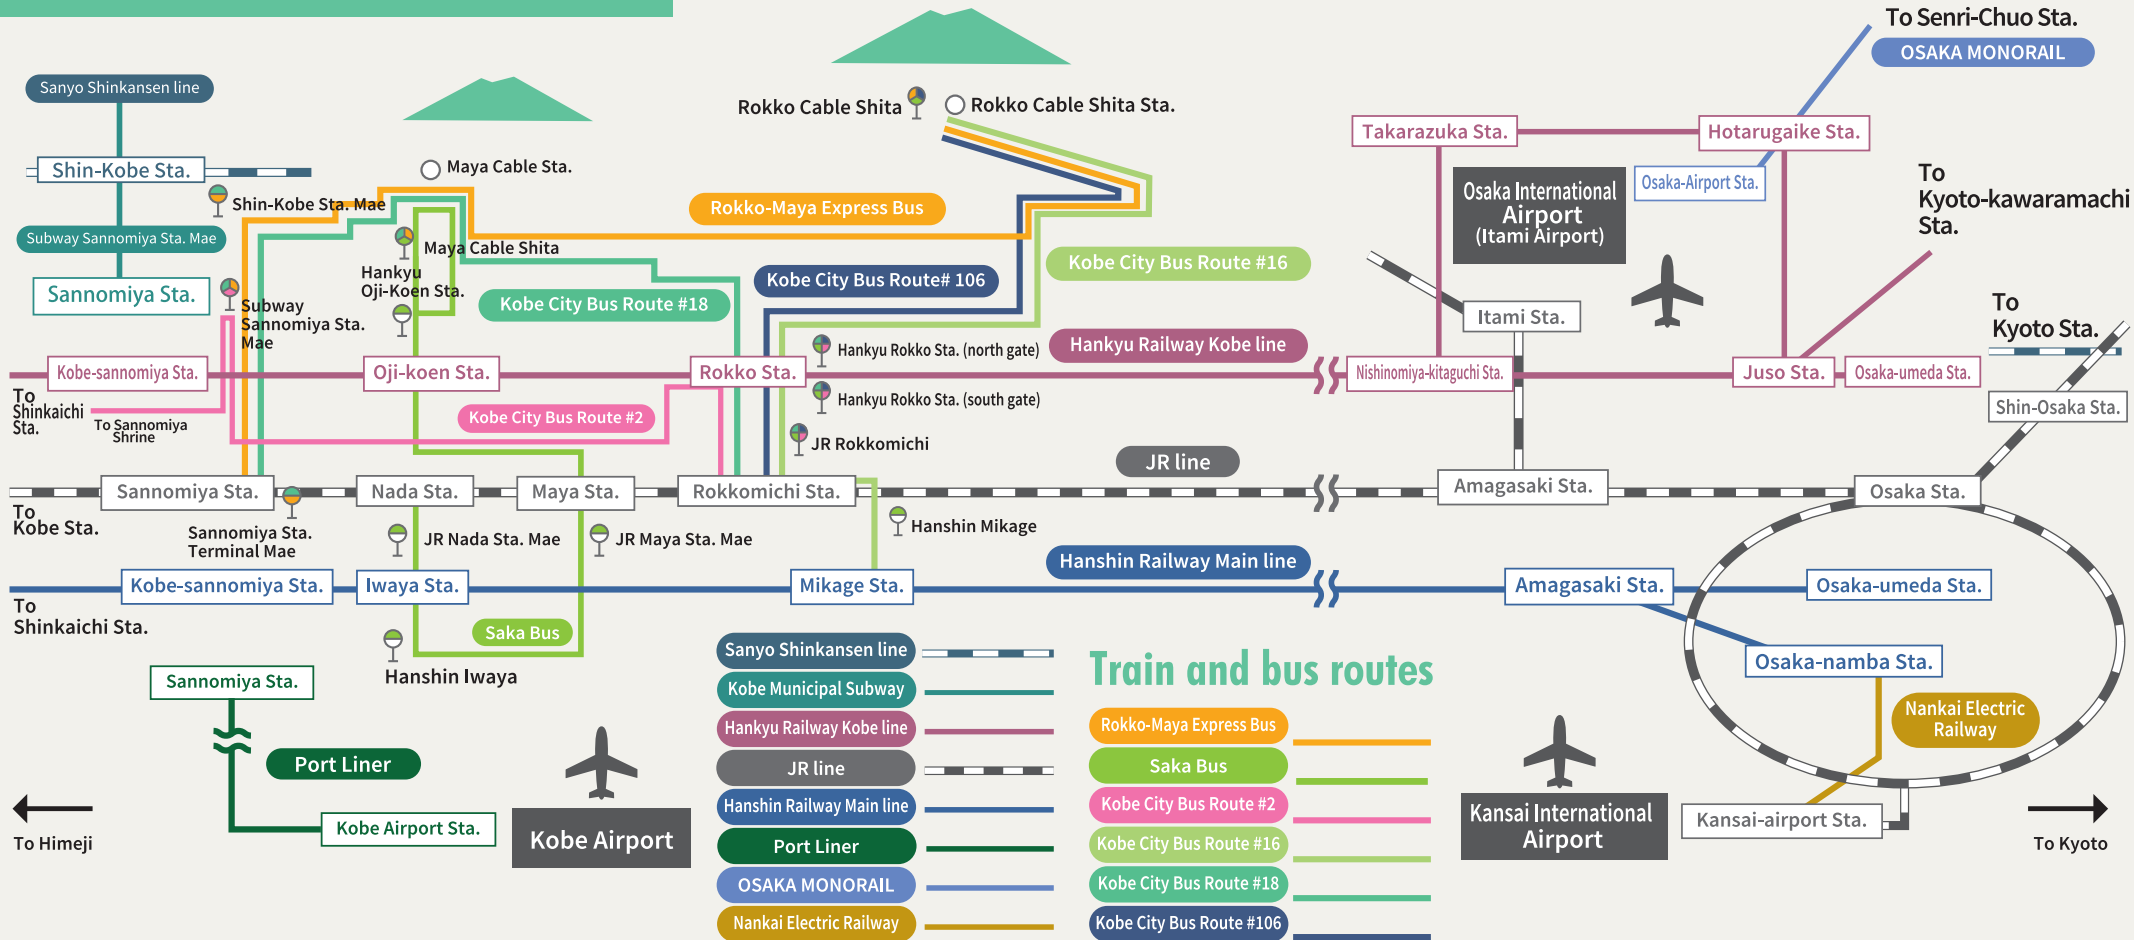

ROUTE MAP

Train and bus routes

-  Sanyo Shinkansen line
-  Kobe Municipal Subway
-  Hankyu Railway Kobe line
-  JR line
-  Hanshin Railway Main line
-  Port Liner
-  OSAKA MONORAIL
-  Nankai Electric Railway
-  Rokko-Maya Express Bus
-  Saka Bus
-  Kobe City Bus Route #2
-  Kobe City Bus Route #16
-  Kobe City Bus Route #18
-  Kobe City Bus Route #106